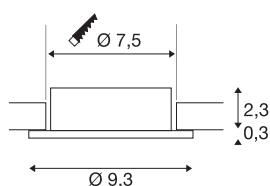

## NEW TRIA® 75

ceiling installation ring, D: 9.3 H: 2.6 cm, IP 20, aluminium

Discover the new generation of our NEW TRIA® series and configure an individual lighting experience. A modular element is the square or round mounting ring, which is available as a pivoting and rotating or all-round protected IP 65 version. In the colours black, white, rose gold or brushed aluminium, it blends harmoniously into any room ambience. For easy assembly, the mounting ring, specially designed for a hole diameter of 75mm, is supplied with clip and leaf springs.

## TECHNICAL DATA

|                       |           |
|-----------------------|-----------|
| Item no.              | 1007351   |
| IP Code               | IP 20     |
| Assembly              | Recessed  |
| Assembly details      | Ceiling   |
| Color                 | aluminium |
| Height                | 2.6 cm    |
| Diameter              | 9.3 cm    |
| Net weight            | 0.08 kg   |
| Gross weight          | 0.086 kg  |
| Shape of cut-out      | round     |
| Installation diameter | 7.5 cm    |
| BIG WHITE Page        | 126       |