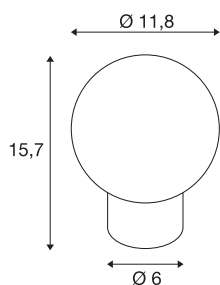

TINY SUN

table lamp, G9, IP20, copper

The new design and elegant style of the TINY SUN table lamp is sure to put a smile on every face. This is also highlighted with two trendsetting colours - red copper and antique bronze - in which the little sunshine measuring 120 mm in diameter can be found. The premium glass design and G9 retrofit base for replaceable luminaires also ensure that the TINY SUN is a highlight on any table.

TECHNICAL DATA

Item no.	1007364
Socket	G9
Lamp	LED G9
Number of sockets	1
Lamps included	No
IP Code	IP 20
Assembly	Mobile
Primary nominal voltage	220-240V ~50/60Hz
Safety class	II
Wattage	3.6 W
Minimum ambient temperature	-20 °C
Maximum ambient temperature	40 °C
Color	copper
Height	15.7 cm
Diameter	11.8 cm
Net weight	0.97 kg
Gross weight	1.038 kg
BIG WHITE Page	443