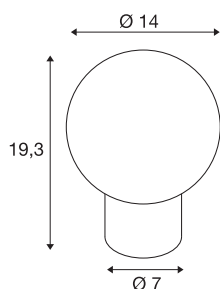

LITTLE SUN

table lamp, G9, IP20, copper

The new design and elegant style of the LITTLE SUN table lamp is sure to put a smile on every face. This is also highlighted with two trendsetting colours - red copper and antique bronze - in which the little sunshine measuring 140 mm in diameter can be found. The premium glass design and G9 retrofit base for replaceable luminaires also ensure that the LITTLE SUN is a highlight on any table.

TECHNICAL DATA

Item no.	1007366
Socket	G9
Lamp	LED G9
Number of sockets	1
Lamps included	No
IP Code	IP 20
Assembly	Mobile
Primary nominal voltage	220-240V ~50/60Hz
Safety class	II
Wattage	3.6 W
Minimum ambient temperature	-20 °C
Maximum ambient temperature	40 °C
Color	copper
Height	19.3 cm
Diameter	14 cm
Net weight	1.18 kg
Gross weight	1.263 kg
BIG WHITE Page	443