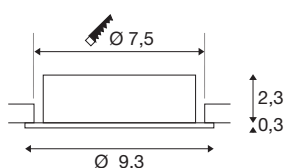

## NEW TRIA® 75

recessed ceiling light, round, max. 10W GU10, white

Discover the new generation of our NEW TRIA® recessed ceiling light with even more modularity for an individual lighting experience. Top sellers such as the NEW TRIA® 75 GU10 version are also available as a complete set. A variety of design options are guaranteed thanks to replaceable LED lights and the three elegant housing colours (black/white/aluminium). The pivot range allows flexible alignment of the high-quality light. And thanks to the 75mm mounting ring supplied, the downlights can also be installed quickly and simply.

## TECHNICAL DATA

Item no.	1007374
Socket	GU10
Lamp	LED GU10 51mm
Number of sockets	1
Lamps included	No
Tilt range	30 °
Rotating or tilting	Tilttable
IP Code	IP 20
Impact resistance class	IK 02
Impact resistance	0.2 Joule
Assembly	Recessed
Assembly details	Ceiling
Primary nominal voltage	220-240V ~50/60Hz
Safety class	II
Wattage	10 W
Color	white
Height	2.6 cm
Diameter	9.3 cm
Net weight	0.12 kg
Gross weight	0.128 kg
Shape of cut-out	round
Installation depth	6.5 cm

Installation diameter	7.5 cm
BIG WHITE Page	138