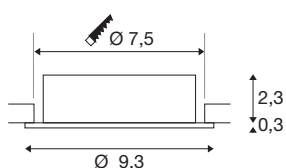

## NEW TRIA® 75

recessed ceiling light, round, max. 10W GU10, black

Discover the new generation of our NEW TRIA® recessed ceiling light with even more modularity for an individual lighting experience. Top sellers such as the NEW TRIA® 75 GU10 version are also available as a complete set. A variety of design options are guaranteed thanks to replaceable LED lights and the three elegant housing colours (black/white/aluminium). The pivot range allows flexible alignment of the high-quality light. And thanks to the 75mm mounting ring supplied, the downlights can also be installed quickly and simply.

## TECHNICAL DATA

Item no.	1007375
Socket	GU10
Lamp	LED GU10 51mm
Number of sockets	1
Lamps included	No
Tilt range	30 °
Rotating or tilting	Tiltable
IP Code	IP 20
Impact resistance class	IK 02
Impact resistance	0.2 Joule
Assembly	Recessed
Assembly details	Ceiling
Primary nominal voltage	220-240V ~50/60Hz
Safety class	II
Wattage	10 W
Color	black
Height	2.6 cm
Diameter	9.3 cm
Net weight	0.12 kg
Gross weight	0.128 kg
Shape of cut-out	round
Installation depth	6.5 cm

Installation diameter	7.5 cm
BIG WHITE Page	138