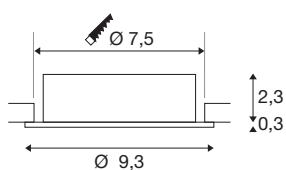

## NEW TRIA® 75

recessed ceiling light, round, max. 10W GU10, aluminium

Discover the new generation of our NEW TRIA® recessed ceiling light with even more modularity for an individual lighting experience. Top sellers such as the NEW TRIA® 75 GU10 version are also available as a complete set. A variety of design options are guaranteed thanks to replaceable LED lights and the three elegant housing colours (black/white/aluminium). The pivot range allows flexible alignment of the high-quality light. And thanks to the 75mm mounting ring supplied, the downlights can also be installed quickly and simply.

## TECHNICAL DATA

Item no.	1007376
Socket	GU10
Lamp	LED GU10 51mm
Number of sockets	1
Lamps included	No
Tilt range	30 °
Rotating or tilting	Tiltable
IP Code	IP 20
Impact resistance class	IK 02
Impact resistance	0.2 Joule
Assembly	Recessed
Assembly details	Ceiling
Primary nominal voltage	220-240V ~50/60Hz
Safety class	II
Wattage	10 W
Color	aluminium
Height	2.6 cm
Diameter	9.3 cm
Net weight	0.12 kg
Gross weight	0.128 kg
Shape of cut-out	round
Installation depth	6.5 cm

Installation diameter	7.5 cm
BIG WHITE Page	138