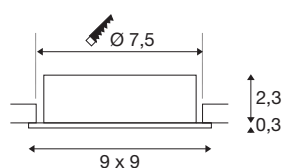

## NEW TRIA® 75

recessed ceiling light, square, max. 10W GU10, white

Discover the new generation of our NEW TRIA® recessed ceiling light with even more modularity for an individual lighting experience. Top sellers such as the NEW TRIA® 75 GU10 version are also available as a complete set. A variety of design options are guaranteed thanks to replaceable LED lights and the three elegant housing colours (black/white/aluminium). The pivot range allows flexible alignment of the high-quality light. And thanks to the 75mm mounting ring supplied, the downlights can also be installed quickly and simply.

## TECHNICAL DATA

Item no.	1007377
Socket	GU10
Lamp	LED GU10 51mm
Number of sockets	1
Lamps included	No
Tilt range	30 °
Rotating or tilting	Tilttable
IP Code	IP 20
Impact resistance class	IK 02
Impact resistance	0.2 Joule
Assembly	Recessed
Assembly details	Ceiling
Primary nominal voltage	220-240V ~50/60Hz
Safety class	II
Wattage	10 W
Color	white
Length	9 cm
Width	9 cm
Height	2.6 cm
Net weight	0.13 kg
Gross weight	0.139 kg
Shape of cut-out	round

Installation depth	6.5 cm
Installation diameter	7.5 cm
BIG WHITE Page	138