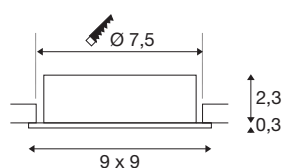

## NEW TRIA® 75

recessed ceiling light, square, max. 10W GU10, black

Discover the new generation of our NEW TRIA® recessed ceiling light with even more modularity for an individual lighting experience. Top sellers such as the NEW TRIA® 75 GU10 version are also available as a complete set. A variety of design options are guaranteed thanks to replaceable LED lights and the three elegant housing colours (black/white/aluminium). The pivot range allows flexible alignment of the high-quality light. And thanks to the 75mm mounting ring supplied, the downlights can also be installed quickly and simply.

## TECHNICAL DATA

Item no.	1007378
Socket	GU10
Lamp	LED GU10 51mm
Number of sockets	1
Lamps included	No
Tilt range	30 °
Rotating or tilting	Tilttable
IP Code	IP 20
Impact resistance class	IK 02
Impact resistance	0.2 Joule
Assembly	Recessed
Assembly details	Ceiling
Primary nominal voltage	220-240V ~50/60Hz
Safety class	II
Wattage	10 W
Color	black
Length	9 cm
Width	9 cm
Height	2.6 cm
Net weight	0.13 kg
Gross weight	0.139 kg
Shape of cut-out	round

Installation depth	6.5 cm
Installation diameter	7.5 cm
BIG WHITE Page	138