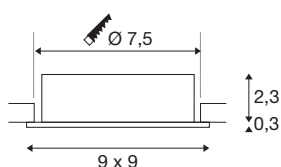

NEW TRIA® 75

recessed ceiling light, square, max. 10W GU10, aluminium

Discover the new generation of our NEW TRIA® recessed ceiling light with even more modularity for an individual lighting experience. Top sellers such as the NEW TRIA® 75 GU10 version are also available as a complete set. A variety of design options are guaranteed thanks to replaceable LED lights and the three elegant housing colours (black/white/aluminium). The pivot range allows flexible alignment of the high-quality light. And thanks to the 75mm mounting ring supplied, the downlights can also be installed quickly and simply.

TECHNICAL DATA

Item no.	1007379
Socket	GU10
Lamp	LED GU10 51mm
Number of sockets	1
Lamps included	No
Tilt range	30 °
Rotating or tilting	Tiltable
IP Code	IP 20
Impact resistance class	IK 02
Impact resistance	0.2 Joule
Assembly	Recessed
Assembly details	Ceiling
Primary nominal voltage	220-240V ~50/60Hz
Safety class	II
Wattage	10 W
Color	aluminium
Length	9 cm
Width	9 cm
Height	2.6 cm
Net weight	0.13 kg
Gross weight	0.139 kg
Shape of cut-out	round

Installation depth	6.5 cm
Installation diameter	7.5 cm
BIG WHITE Page	138

Recommended lamp

1005075	LED lightbulb QPAR51 , GU10, 2700K, grey
1005081	LED lightbulb QPAR51 , GU10, 4000K, grey
1005273	QPAR51 GU10 , LED light, 6W 2200 2700K CRI90 36°
1005078	LED lightbulb QPAR51 , GU10, 3000K, grey