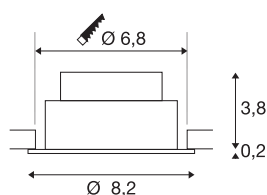

NEW TRIA® 68

recessed ceiling light, 3000K, 60°, IP 20, round, white

Discover the new generation of our NEW TRIA® recessed ceiling light with even more modularity for an individual lighting experience. Top sellers such as the NEW TRIA® 68 are also available as a complete set. The integrated LED MODULE, which is available with different light colours (2700K/3000K) and beam angles (38°/60°), provides lighting design options. The pivot range allows flexible alignment of the light. In black or white, the high-quality housing blends harmoniously into any room ambience. And thanks to the 68mm mounting ring supplied, the downlights can also be installed quickly and simply.

TECHNICAL DATA

Item no.	1007391
Rotating or tilting	Tilttable
IP Code	IP 20
Assembly	Recessed
Assembly details	Ceiling
Dimmable	Yes
Dimming technology	Leading edge, trailing edge
Primary nominal voltage	220-240V ~50/60Hz
Secondary power / voltage	200 mA
Safety class	II
Wattage	8.3 W
Minimum ambient temperature	-20 °C
Maximum ambient temperature	35 °C
Number of luminaires at LS B16A	88
Number of luminaires at LS C16A	149
Level of inrush current	3 A
Duration of inrush current	30 µs
Stroboscopic effect (SVM)	0.4
Lumen	750 lm
Colour temperature	3000 Kelvin
Beam angle	60 °
Color	white

Light Source

869620	
--------	---

CRI	90
LXXBXX data	L80B10
Service life	50000 h
Risk Group	1
Height	4 cm
Diameter	8.2 cm
Net weight	0.18 kg
Gross weight	0.193 kg
Shape of cut-out	round
Installation depth	4 cm
Installation diameter	6.8 cm
BIG WHITE Page	134