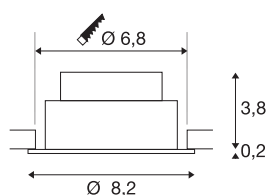

NEW TRIA® 68

recessed ceiling light, 3000K, 60°, IP 20, round, black

Discover the new generation of our NEW TRIA® recessed ceiling light with even more modularity for an individual lighting experience. Top sellers such as the NEW TRIA® 68 are also available as a complete set. The integrated LED MODULE, which is available with different light colours (2700K/3000K) and beam angles (38°/60°), provides lighting design options. The pivot range allows flexible alignment of the light. In black or white, the high-quality housing blends harmoniously into any room ambience. And thanks to the 68mm mounting ring supplied, the downlights can also be installed quickly and simply.

TECHNICAL DATA

Item no.	1007392
Rotating or tilting	Tilttable
IP Code	IP 20
Assembly	Recessed
Assembly details	Ceiling
Dimmable	Yes
Dimming technology	Leading edge, trailing edge
Primary nominal voltage	220-240V ~50/60Hz
Secondary power / voltage	200 mA
Safety class	II
Wattage	8.3 W
Minimum ambient temperature	-20 °C
Maximum ambient temperature	35 °C
Number of luminaires at LS B16A	88
Number of luminaires at LS C16A	149
Level of inrush current	3 A
Duration of inrush current	30 µs
Stroboscopic effect (SVM)	0.4
Lumen	750 lm
Colour temperature	3000 Kelvin
Beam angle	60 °
Color	black

Light Source

869620	
--------	---

CRI	90
LXXBXX data	L80B10
Service life	50000 h
Risk Group	1
Height	4 cm
Diameter	8.2 cm
Net weight	0.18 kg
Gross weight	0.193 kg
Shape of cut-out	round
Installation depth	4 cm
Installation diameter	6.8 cm
BIG WHITE Page	134