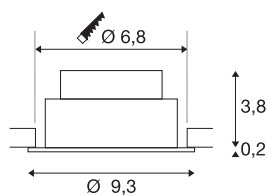

## NEW TRIA® 75

recessed ceiling light, 2700K, 38°, IP 20, round, white

Discover the new generation of our NEW TRIA® recessed ceiling light with even more modularity for an individual lighting experience. Top sellers such as the NEW TRIA® 75 are available as a complete set. The integrated LED MODULE, which is available with different light colours (2700K/3000K) and a beam angle of 38°, provides lighting design options. In black or white, the round housing blends harmoniously into any room ambience. And thanks to the 75mm mounting ring supplied, the downlights can also be installed quickly and simply.

## TECHNICAL DATA

Item no.	1007401
Rotating or tilting	Tilttable
IP Code	IP 20
Assembly	Recessed
Assembly details	Ceiling
Dimmable	Yes
Dimming technology	Leading edge, trailing edge
Primary nominal voltage	220-240V ~50/60Hz
Secondary power / voltage	200 mA
Safety class	II
Wattage	8.3 W
Minimum ambient temperature	-20 °C
Maximum ambient temperature	35 °C
Number of luminaires at LS B16A	88
Number of luminaires at LS C16A	149
Level of inrush current	3 A
Duration of inrush current	30 µs
Stroboscopic effect (SVM)	0.4
Lumen	705 lm
Colour temperature	2700 Kelvin
Beam angle	38 °
Color	white

## Light Source

869193	
--------	---

CRI	90
LXXBXX data	L80B10
Service life	50000 h
Risk Group	1
Height	4 cm
Diameter	9.3 cm
Net weight	0.2 kg
Gross weight	0.214 kg
Shape of cut-out	round
Installation depth	4 cm
Installation diameter	7.5 cm
BIG WHITE Page	137