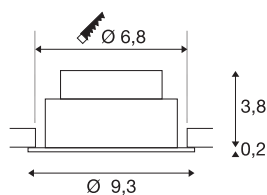

NEW TRIA® 75

recessed ceiling light, 2700K, 38°, IP 20, round, black

Discover the new generation of our NEW TRIA® recessed ceiling light with even more modularity for an individual lighting experience. Top sellers such as the NEW TRIA® 75 are available as a complete set. The integrated LED MODULE, which is available with different light colours (2700K/3000K) and a beam angle of 38°, provides lighting design options. In black or white, the round housing blends harmoniously into any room ambience. And thanks to the 75mm mounting ring supplied, the downlights can also be installed quickly and simply.

TECHNICAL DATA

Item no.	1007402
Rotating or tilting	Tilttable
IP Code	IP 20
Assembly	Recessed
Assembly details	Ceiling
Dimmable	Yes
Dimming technology	Leading edge, trailing edge
Primary nominal voltage	220-240V ~50/60Hz
Secondary power / voltage	200 mA
Safety class	II
Wattage	8.3 W
Minimum ambient temperature	-20 °C
Maximum ambient temperature	35 °C
Number of luminaires at LS B16A	88
Number of luminaires at LS C16A	149
Level of inrush current	3 A
Duration of inrush current	30 µs
Stroboscopic effect (SVM)	0.4
Lumen	705 lm
Colour temperature	2700 Kelvin
Beam angle	38 °
Color	black

Light Source

869193	
--------	---

CRI	90
LXXBXX data	L80B10
Service life	50000 h
Risk Group	1
Height	4 cm
Diameter	9.3 cm
Net weight	0.2 kg
Gross weight	0.214 kg
Shape of cut-out	round
Installation depth	4 cm
Installation diameter	7.5 cm
BIG WHITE Page	137