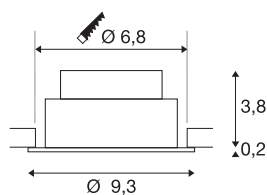

NEW TRIA® 75

recessed ceiling light, 3000K, 38°, IP 20, round, white

Discover the new generation of our NEW TRIA® recessed ceiling light with even more modularity for an individual lighting experience. Top sellers such as the NEW TRIA® 75 are available as a complete set. The integrated LED MODULE, which is available with different light colours (2700K/3000K) and a beam angle of 38°, provides lighting design options. In black or white, the round housing blends harmoniously into any room ambience. And thanks to the 75mm mounting ring supplied, the downlights can also be installed quickly and simply.

TECHNICAL DATA

Item no.	1007403
Rotating or tilting	Tiltable
IP Code	IP 20
Assembly	Recessed
Assembly details	Ceiling
Dimmable	Yes
Dimming technology	Leading edge, trailing edge
Primary nominal voltage	220-240V ~50/60Hz
Secondary power / voltage	200 mA
Safety class	II
Wattage	8.3 W
Minimum ambient temperature	-20 °C
Maximum ambient temperature	35 °C
Number of luminaires at LS B16A	88
Number of luminaires at LS C16A	149
Level of inrush current	3 A
Duration of inrush current	30 µs
Stroboscopic effect (SVM)	0.4
Lumen	750 lm
Colour temperature	3000 Kelvin
Beam angle	38 °
Color	white

Light Source

869620	
--------	-----------------------------------------------------------------------------------

CRI	90
LXXBXX data	L80B10
Service life	50000 h
Risk Group	1
Height	4 cm
Diameter	9.3 cm
Net weight	0.2 kg
Gross weight	0.214 kg
Shape of cut-out	round
Installation depth	4 cm
Installation diameter	7.5 cm
BIG WHITE Page	137