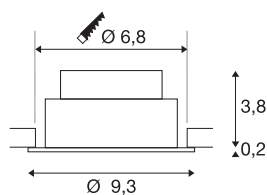

NEW TRIA® 75

recessed ceiling light, 3000K, 38°, IP 20, round, black

Discover the new generation of our NEW TRIA® recessed ceiling light with even more modularity for an individual lighting experience. Top sellers such as the NEW TRIA® 75 are available as a complete set. The integrated LED MODULE, which is available with different light colours (2700K/3000K) and a beam angle of 38°, provides lighting design options. In black or white, the round housing blends harmoniously into any room ambience. And thanks to the 75mm mounting ring supplied, the downlights can also be installed quickly and simply.

TECHNICAL DATA

Item no.	1007404
Rotating or tilting	Tilttable
IP Code	IP 20
Assembly	Recessed
Assembly details	Ceiling
Dimmable	Yes
Dimming technology	Leading edge, trailing edge
Primary nominal voltage	220-240V ~50/60Hz
Secondary power / voltage	200 mA
Safety class	II
Wattage	8.3 W
Minimum ambient temperature	-20 °C
Maximum ambient temperature	35 °C
Number of luminaires at LS B16A	88
Number of luminaires at LS C16A	149
Level of inrush current	3 A
Duration of inrush current	30 µs
Stroboscopic effect (SVM)	0.4
Lumen	750 lm
Colour temperature	3000 Kelvin
Beam angle	38 °
Color	black

Light Source

869620	
--------	-----------------------------------------------------------------------------------

CRI	90
LXXBXX data	L80B10
Service life	50000 h
Risk Group	1
Height	4 cm
Diameter	9.3 cm
Net weight	0.2 kg
Gross weight	0.214 kg
Shape of cut-out	round
Installation depth	4 cm
Installation diameter	7.5 cm
BIG WHITE Page	137