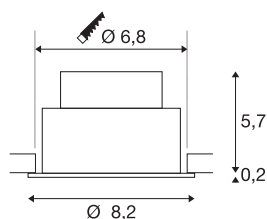

NEW TRIA® 68

recessed ceiling light, 3000K, 38°, IP 20 / IP 65, round, white

Discover the new generation of our NEW TRIA® recessed ceiling light with even more modularity for an individual lighting experience. Top sellers such as the NEW TRIA® 68 are available as a complete set. The integrated LED MODULE, which is available with different light colours (2700K/3000K) and a beam angle of 38°, provides lighting design options. Thanks to protection class IP 65, the recessed spotlight is also the ideal choice for damp rooms. In black or white, the round housing blends harmoniously into any room ambience. And thanks to the 68mm mounting ring supplied, the downlights can also be installed quickly and simply.

TECHNICAL DATA

Item no.	1007407
IP Code	IP 20 / IP 65
Assembly	Recessed
Assembly details	Ceiling
Dimmable	Yes
Dimming technology	Leading edge, trailing edge
Primary nominal voltage	220-240V ~50/60Hz
Secondary power / voltage	200 mA
Safety class	II
Wattage	8.3 W
Minimum ambient temperature	-20 °C
Maximum ambient temperature	35 °C
Number of luminaires at LS B16A	88
Number of luminaires at LS C16A	149
Level of inrush current	3 A
Duration of inrush current	30 µs
Stroboscopic effect (SVM)	0.4
Lumen	570 lm
Colour temperature	3000 Kelvin
Beam angle	38 °
Color	white
CRI	90

Light Source

869620	
--------	---

LXXBXX data	L80B10
Service life	50000 h
Risk Group	1
Height	5.85 cm
Diameter	8.2 cm
Net weight	0.2 kg
Gross weight	0.214 kg
Shape of cut-out	round
Installation depth	6 cm
Installation diameter	6.8 cm
BIG WHITE Page	135