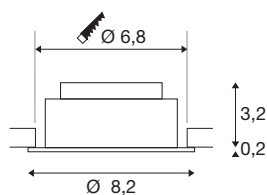

NEW TRIA® UNIVERSAL 68

recessed ceiling light, 2500/3000/4000K, 38°, IP 20, round, white

Discover the new generation of our NEW TRIA® recessed ceiling light with even more modularity for an individual lighting experience. Top sellers such as the NEW TRIA® UNIVERSAL 68 are available as a complete set. Lighting design options are provided by the integrated multi-wattage LED MODULE, which is variable in terms of output and light intensity and available with different beam angles (38°/60°). While the CCT switch allows easy selection between 2500K, 3000K and 4000K, the pivot range ensures flexible alignment of the light. In black or white, the high-quality housing blends harmoniously into any room ambience. And thanks to the 68mm mounting ring supplied, the downlights can also be installed quickly and simply.

TECHNICAL DATA

Item no.	1007433
Rotating or tilting	Tilttable
IP Code	IP 20
Assembly	Recessed
Assembly details	Ceiling
Dimmable	Yes
Dimming technology	Leading edge, trailing edge
Primary nominal voltage	220-240V ~50/60Hz
Secondary power / voltage	100-180 mA
Safety class	II
Wattage	8.6 W
Minimum ambient temperature	-20 °C
Maximum ambient temperature	35 °C
Number of luminaires at LS B16A	128
Number of luminaires at LS C16A	212
Level of inrush current	10 A
Duration of inrush current	100 µs
Stroboscopic effect (SVM)	0.02
Lumen	540/600/600 lm
Colour temperature	2500/3000/4000 Kelvin
Beam angle	38 °
Color	white

Light Source

1807470	
---------	---

CRI	90
LXXBXX data	L80B10
Service life	50000 h
Risk Group	1
Height	3.4 cm
Diameter	8.2 cm
Net weight	0.21 kg
Gross weight	0.225 kg
Shape of cut-out	round
Installation depth	4 cm
Installation diameter	6.8 cm
BIG WHITE Page	136