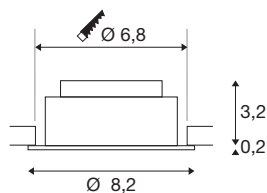

NEW TRIA® UNIVERSAL 68

recessed ceiling light, 2500/3000/4000K, 38°, IP 20, round, black

Discover the new generation of our NEW TRIA® recessed ceiling light with even more modularity for an individual lighting experience. Top sellers such as the NEW TRIA® UNIVERSAL 68 are available as a complete set. Lighting design options are provided by the integrated multi-wattage LED MODULE, which is variable in terms of output and light intensity and available with different beam angles (38°/60°). While the CCT switch allows easy selection between 2500K, 3000K and 4000K, the pivot range ensures flexible alignment of the light. In black or white, the high-quality housing blends harmoniously into any room ambience. And thanks to the 68mm mounting ring supplied, the downlights can also be installed quickly and simply.

TECHNICAL DATA

Item no.	1007434
Rotating or tilting	Tilttable
IP Code	IP 20
Assembly	Recessed
Assembly details	Ceiling
Dimmable	Yes
Dimming technology	Leading edge, trailing edge
Primary nominal voltage	220-240V ~50/60Hz
Secondary power / voltage	100-180 mA
Safety class	II
Wattage	8.6 W
Minimum ambient temperature	-20 °C
Maximum ambient temperature	35 °C
Number of luminaires at LS B16A	128
Number of luminaires at LS C16A	212
Level of inrush current	10 A
Duration of inrush current	100 µs
Stroboscopic effect (SVM)	0.02
Lumen	540/600/600 lm
Colour temperature	2500/3000/4000 Kelvin
Beam angle	38 °
Color	black

Light Source

1807470	
---------	---

CRI	90
LXXBXX data	L80B10
Service life	50000 h
Risk Group	1
Height	3.4 cm
Diameter	8.2 cm
Net weight	0.21 kg
Gross weight	0.225 kg
Shape of cut-out	round
Installation depth	4 cm
Installation diameter	6.8 cm
BIG WHITE Page	136