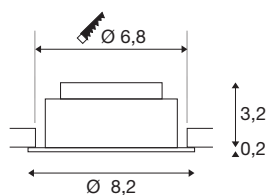

NEW TRIA® UNIVERSAL 68

recessed ceiling light, 2500/3000/4000K, 60°, IP 20, round, white

Discover the new generation of our NEW TRIA® recessed ceiling light with even more modularity for an individual lighting experience. Top sellers such as the NEW TRIA® UNIVERSAL 68 are available as a complete set. Lighting design options are provided by the integrated multi-wattage LED MODULE, which is variable in terms of output and light intensity and available with different beam angles (38°/60°). While the CCT switch allows easy selection between 2500K, 3000K and 4000K, the pivot range ensures flexible alignment of the light. In black or white, the high-quality housing blends harmoniously into any room ambience. And thanks to the 68mm mounting ring supplied, the downlights can also be installed quickly and simply.

TECHNICAL DATA

Item no.	1007435
Rotating or tilting	Tilttable
IP Code	IP 20
Assembly	Recessed
Assembly details	Ceiling
Dimmable	Yes
Dimming technology	Leading edge, trailing edge
Primary nominal voltage	220-240V ~50/60Hz
Secondary power / voltage	100-180 mA
Safety class	II
Wattage	8.6 W
Minimum ambient temperature	-20 °C
Maximum ambient temperature	35 °C
Number of luminaires at LS B16A	128
Number of luminaires at LS C16A	212
Level of inrush current	10 A
Duration of inrush current	100 µs
Stroboscopic effect (SVM)	0.02
Lumen	540/600/600 lm
Colour temperature	2500/3000/4000 Kelvin
Beam angle	60 °
Color	white

Light Source

1807470	
---------	---

CRI	90
LXXBXX data	L80B10
Service life	50000 h
Risk Group	1
Height	3.4 cm
Diameter	8.2 cm
Net weight	0.21 kg
Gross weight	0.225 kg
Shape of cut-out	round
Installation depth	4 cm
Installation diameter	6.8 cm
BIG WHITE Page	136