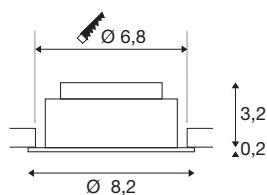

NEW TRIA® UNIVERSAL 68

recessed ceiling light, 2500/3000/4000K, 60°, IP 20, round, black

Discover the new generation of our NEW TRIA® recessed ceiling light with even more modularity for an individual lighting experience. Top sellers such as the NEW TRIA® UNIVERSAL 68 are available as a complete set. Lighting design options are provided by the integrated multi-wattage LED MODULE, which is variable in terms of output and light intensity and available with different beam angles (38°/60°). While the CCT switch allows easy selection between 2500K, 3000K and 4000K, the pivot range ensures flexible alignment of the light. In black or white, the high-quality housing blends harmoniously into any room ambience. And thanks to the 68mm mounting ring supplied, the downlights can also be installed quickly and simply.

TECHNICAL DATA

Item no.	1007436
Rotating or tilting	Tilttable
IP Code	IP 20
Assembly	Recessed
Assembly details	Ceiling
Dimmable	Yes
Dimming technology	Leading edge, trailing edge
Primary nominal voltage	220-240V ~50/60Hz
Secondary power / voltage	100-180 mA
Safety class	II
Wattage	8.6 W
Minimum ambient temperature	-20 °C
Maximum ambient temperature	35 °C
Number of luminaires at LS B16A	128
Number of luminaires at LS C16A	212
Level of inrush current	10 A
Duration of inrush current	100 µs
Stroboscopic effect (SVM)	0.02
Lumen	540/600/600 lm
Colour temperature	2500/3000/4000 Kelvin
Beam angle	60 °
Color	black

Light Source

1807470	
---------	---

CRI	90
LXXBXX data	L80B10
Service life	50000 h
Risk Group	1
Height	3.4 cm
Diameter	8.2 cm
Net weight	0.21 kg
Gross weight	0.225 kg
Shape of cut-out	round
Installation depth	4 cm
Installation diameter	6.8 cm
BIG WHITE Page	136