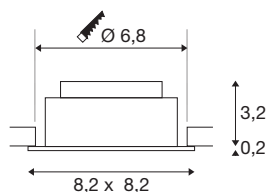

NEW TRIA® UNIVERSAL 68

recessed ceiling light, 2500/3000/4000K, 38°, IP 20, square, white

Discover the new generation of our NEW TRIA® recessed ceiling light with even more modularity for an individual lighting experience. Top sellers such as the NEW TRIA® UNIVERSAL 68 are available as a complete set. Lighting design options are provided by the integrated multi-wattage LED MODULE, which is variable in terms of output and light intensity and available with different beam angles (38°/60°). While the CCT switch allows easy selection between 2500K, 3000K and 4000K, the pivot range ensures flexible alignment of the light. In black or white, the high-quality housing blends harmoniously into any room ambience. And thanks to the 68mm mounting ring supplied, the downlights can also be installed quickly and simply.

TECHNICAL DATA

Item no.	1007437
Rotating or tilting	Tilttable
IP Code	IP 20
Assembly	Recessed
Assembly details	Ceiling
Dimmable	Yes
Dimming technology	Leading edge, trailing edge
Primary nominal voltage	220-240V ~50/60Hz
Secondary power / voltage	100-180 mA
Safety class	II
Wattage	8.6 W
Minimum ambient temperature	-20 °C
Maximum ambient temperature	35 °C
Number of luminaires at LS B16A	128
Number of luminaires at LS C16A	212
Level of inrush current	10 A
Duration of inrush current	100 µs
Stroboscopic effect (SVM)	0.02
Lumen	540/600/600 lm
Colour temperature	2500/3000/4000 Kelvin
Beam angle	38 °
Color	white

Light Source

1807470	
---------	---

CRI	90
LXXBXX data	L80B10
Service life	50000 h
Risk Group	1
Length	8.2 cm
Width	8.2 cm
Height	3.4 cm
Net weight	0.21 kg
Gross weight	0.225 kg
Shape of cut-out	round
Installation depth	4 cm
Installation diameter	6.8 cm
BIG WHITE Page	136