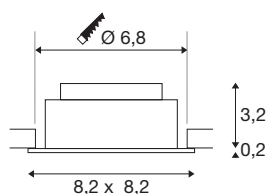

## NEW TRIA® UNIVERSAL 68

recessed ceiling light, 2500/3000/4000K, 60°, IP 20, square, white

Discover the new generation of our NEW TRIA® recessed ceiling light with even more modularity for an individual lighting experience. Top sellers such as the NEW TRIA® UNIVERSAL 68 are available as a complete set. Lighting design options are provided by the integrated multi-wattage LED MODULE, which is variable in terms of output and light intensity and available with different beam angles (38°/60°). While the CCT switch allows easy selection between 2500K, 3000K and 4000K, the pivot range ensures flexible alignment of the light. In black or white, the high-quality housing blends harmoniously into any room ambience. And thanks to the 68mm mounting ring supplied, the downlights can also be installed quickly and simply.

## TECHNICAL DATA

Item no.	1007439
Rotating or tilting	Tilttable
IP Code	IP 20
Assembly	Recessed
Assembly details	Ceiling
Dimmable	Yes
Dimming technology	Leading edge, trailing edge
Primary nominal voltage	220-240V ~50/60Hz
Secondary power / voltage	100-180 mA
Safety class	II
Wattage	8.6 W
Minimum ambient temperature	-20 °C
Maximum ambient temperature	35 °C
Number of luminaires at LS B16A	128
Number of luminaires at LS C16A	212
Level of inrush current	10 A
Duration of inrush current	100 µs
Stroboscopic effect (SVM)	0.02
Lumen	540/600/600 lm
Colour temperature	2500/3000/4000 Kelvin
Beam angle	60 °
Color	white

## Light Source

1807470	
---------	---

CRI	90
LXXBXX data	L80B10
Service life	50000 h
Risk Group	1
Length	8.2 cm
Width	8.2 cm
Height	3.4 cm
Net weight	0.21 kg
Gross weight	0.225 kg
Shape of cut-out	round
Installation depth	4 cm
Installation diameter	6.8 cm
BIG WHITE Page	137