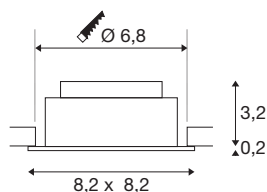

## NEW TRIA® UNIVERSAL 68

recessed ceiling light, 2500/3000/4000K, 60°, IP 20, square, black

Discover the new generation of our NEW TRIA® recessed ceiling light with even more modularity for an individual lighting experience. Top sellers such as the NEW TRIA® UNIVERSAL 68 are available as a complete set. Lighting design options are provided by the integrated multi-wattage LED MODULE, which is variable in terms of output and light intensity and available with different beam angles (38°/60°). While the CCT switch allows easy selection between 2500K, 3000K and 4000K, the pivot range ensures flexible alignment of the light. In black or white, the high-quality housing blends harmoniously into any room ambience. And thanks to the 68mm mounting ring supplied, the downlights can also be installed quickly and simply.

## TECHNICAL DATA

Item no.	1007440
Rotating or tilting	Tilttable
IP Code	IP 20
Assembly	Recessed
Assembly details	Ceiling
Dimmable	Yes
Dimming technology	Leading edge, trailing edge
Primary nominal voltage	220-240V ~50/60Hz
Secondary power / voltage	100-180 mA
Safety class	II
Wattage	8.6 W
Minimum ambient temperature	-20 °C
Maximum ambient temperature	35 °C
Number of luminaires at LS B16A	128
Number of luminaires at LS C16A	212
Level of inrush current	10 A
Duration of inrush current	100 µs
Stroboscopic effect (SVM)	0.02
Lumen	540/600/600 lm
Colour temperature	2500/3000/4000 Kelvin
Beam angle	60 °
Color	black

## Light Source

1807470	
---------	---

CRI	90
LXXBXX data	L80B10
Service life	50000 h
Risk Group	1
Length	8.2 cm
Width	8.2 cm
Height	3.4 cm
Net weight	0.21 kg
Gross weight	0.225 kg
Shape of cut-out	round
Installation depth	4 cm
Installation diameter	6.8 cm
BIG WHITE Page	137