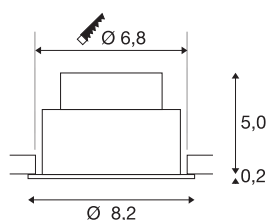

NEW TRIA® UNIVERSAL 68

recessed ceiling light, 2500/3000/4000K, 38°, IP 20 / IP 65, round, white

Discover the new generation of our NEW TRIA® recessed ceiling light with even more modularity for an individual lighting experience. Top sellers such as the NEW TRIA® UNIVERSAL 68 are available as a complete set. Lighting design options are provided by the integrated multi-wattage LED MODULE, which is variable in terms of output and light intensity and available with different beam angles (38°/60°). While the CCT switch allows easy selection between 2500K, 3000K and 4000K, the pivot range ensures flexible alignment of the light. In black or white, the high-quality housing blends harmoniously into any room ambience. And thanks to the 68mm mounting ring supplied, the downlights can also be installed quickly and simply.

TECHNICAL DATA

Item no.	1007441
IP Code	IP 20 / IP 65
Assembly	Recessed
Assembly details	Ceiling
Dimmable	Yes
Dimming technology	Leading edge, trailing edge
Primary nominal voltage	220-240V ~50/60Hz
Secondary power / voltage	100-180 mA
Safety class	II
Wattage	8.6 W
Minimum ambient temperature	-20 °C
Maximum ambient temperature	35 °C
Number of luminaires at LS B16A	128
Number of luminaires at LS C16A	212
Level of inrush current	10 A
Duration of inrush current	100 µs
Stroboscopic effect (SVM)	0.02
Lumen	430/470/470 lm
Colour temperature	2500/3000/4000 Kelvin
Beam angle	38 °
Color	white
CRI	90

Light Source

1807470	
---------	-----------------------------------------------------------------------------------

LXXBXX data	L80B10
Service life	50000 h
Risk Group	1
Height	5.25 cm
Diameter	8.2 cm
Net weight	0.24 kg
Gross weight	0.257 kg
Shape of cut-out	round
Installation depth	5.5 cm
Installation diameter	6.8 cm
BIG WHITE Page	137