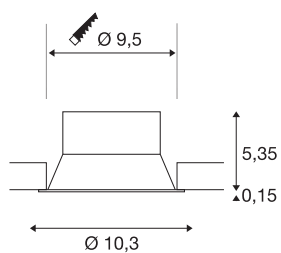

NEW TRIA® 95

ceiling installation ring, recessed, D: 10.3 H: 5.5 cm, IP 20, white

Discover the new generation of our NEW TRIA® series and configure an individual lighting experience. The mounting ring, which is available as a swivelling and recessed version, is a modular element. In the colours black, white, rose gold or brushed aluminium, it blends harmoniously into any room ambience. For easy installation, the mounting ring, specially designed for a hole diameter of 95mm, comes with clip springs.

TECHNICAL DATA

Item no.	1007454
IP Code	IP 20
Assembly	Recessed
Assembly details	Ceiling
Color	white
Height	5.5 cm
Diameter	10.3 cm
Net weight	0.11 kg
Gross weight	0.118 kg
Shape of cut-out	round
Installation diameter	9.5 cm
BIG WHITE Page	126