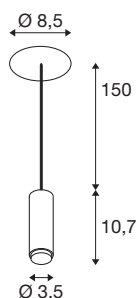

## TECHNICAL DATA

Item no.	1007548
IP Code	IP 20
Impact resistance class	IK 03
Impact resistance	0.35 Joule
Assembly	Surface
Assembly details	Ceiling
Dimmable	Yes
Dimming technology	trailing edge
Primary nominal voltage	220-240V ~50/60Hz
Secondary power / voltage	500
Safety class	II
Wattage	9.5 W
Minimum ambient temperature	-20 °C
Maximum ambient temperature	25 °C
Number of luminaires at LS B16A	98
Number of luminaires at LS C16A	123
Level of inrush current	3 A
Duration of inrush current	15 µs
Lumen	680 lm
Colour temperature	3000 Kelvin
Beam angle	40 °
Color	black

CRI	90
LXXBXX data	L70B50
Service life	50000 h
Risk Group	1
Height	10.7 cm
Diameter	3.45 cm
Pendant length	150 cm
Net weight	0.342 kg
Gross weight	0.366 kg
Shape of cut-out	round
Installation depth	5 cm
Installation diameter	6.8 cm
BIG WHITE Page	177