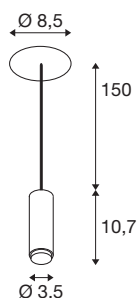

## TECHNICAL DATA

Item no.	1007549
IP Code	IP 20
Impact resistance class	IK 03
Impact resistance	0.35 Joule
Assembly	Surface
Assembly details	Ceiling
Dimmable	Yes
Dimming technology	trailing edge
Primary nominal voltage	220-240V ~50/60Hz
Secondary power / voltage	500
Safety class	II
Wattage	9.5 W
Minimum ambient temperature	-20 °C
Maximum ambient temperature	25 °C
Number of luminaires at LS B16A	98
Number of luminaires at LS C16A	123
Level of inrush current	3 A
Duration of inrush current	15 µs
Lumen	680 lm
Colour temperature	3000 Kelvin
Beam angle	40 °
Color	white

CRI	90
LXXBXX data	L70B50
Service life	50000 h
Risk Group	1
Height	10.7 cm
Diameter	3.45 cm
Pendant length	150 cm
Net weight	0.342 kg
Gross weight	0.366 kg
Shape of cut-out	round
Installation depth	5 cm
Installation diameter	6.8 cm
BIG WHITE Page	177