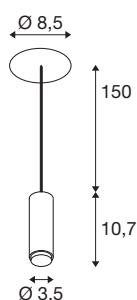

TECHNICAL DATA

Item no.	1007550
IP Code	IP 20
Impact resistance class	IK 03
Impact resistance	0.35 Joule
Assembly	Surface
Assembly details	Ceiling
Dimmable	Yes
Dimming technology	trailing edge
Primary nominal voltage	220-240V ~50/60Hz
Secondary power / voltage	500
Safety class	II
Wattage	9.5 W
Minimum ambient temperature	-20 °C
Maximum ambient temperature	25 °C
Number of luminaires at LS B16A	98
Number of luminaires at LS C16A	123
Level of inrush current	3 A
Duration of inrush current	15 µs
Lumen	680 lm
Colour temperature	3000 Kelvin
Beam angle	40 °
Color	bronze

CRI	90
LXXBXX data	L70B50
Service life	50000 h
Risk Group	1
Height	10.7 cm
Diameter	3.45 cm
Pendant length	150 cm
Net weight	0.342 kg
Gross weight	0.366 kg
Shape of cut-out	round
Installation depth	5 cm
Installation diameter	6.8 cm
BIG WHITE Page	177