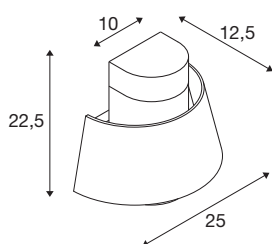

TECHNICAL DATA

Item no.	1007585
Socket	E27
Number of sockets	1
IP Code	IP65
Impact resistance class	IK 08
Assembly details	Wall
Primary nominal voltage	220-240V ~50/60Hz
Safety class	I
Wattage	13 W
Minimum ambient temperature	-20 °C
Maximum ambient temperature	45 °C
Color	black
Width	25 cm
Height	22.5 cm
Depth	12.5 cm
Net weight	0.97 kg
Gross weight	1.038 kg
BIG WHITE Page	709