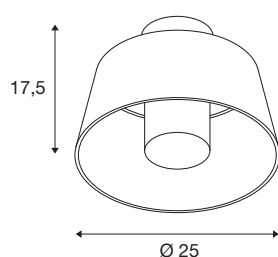

PHOTONI

ceiling-mounted light, conical, 1x max. 13W, E27, black

PHOTONI emits an elegant, puristic and subtle light that looks at home in any outdoor area: its high-quality surface treatment means that this outdoor light can even be used in coastal regions (sea-air resistant). The circuit boards are also equipped with an IP68 protection class-rated plug. This makes PHOTONI as beautiful as it is robust. The cylindrical, conical light is available in black or an unusual rust effect. Depending on the design, the suspended shade diffuses light downwards, upwards or parallel. This provides the desired cosy, relaxing lighting effect for gardens and outdoor areas.

TECHNICAL DATA

Item no.	1007586
Socket	E27
Number of sockets	1
IP Code	IP65
Impact resistance class	IK 08
Assembly details	Ceiling
Primary nominal voltage	220-240V ~50/60Hz
Safety class	I
Wattage	13 W
Minimum ambient temperature	-20 °C
Maximum ambient temperature	45 °C
Color	black
Height	17.5 cm
Diameter	25 cm
Net weight	0.97 kg
Gross weight	1.038 kg
BIG WHITE Page	789