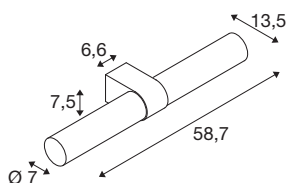

LYGANT double

wall-mounted light, 3000K, 11W, white

The LYGANT wall-mounted light brings modern, elegant and exclusive SLV design to every bathroom. The premium stainless steel-finished, two-lamp version is available in four trendsetting colours. The opaque internal diffuser emits a warm-white (3000K), colour-neutral light (CRI>90) via the transparent glass shade with lines to create a feel-good oasis in any room. Thanks to its IP44 protection class, the LYGANT is naturally also protected against water spray.

TECHNICAL DATA

Item no.	1007617
IP Code	IP44
Assembly	Surface
Assembly details	Wall
Primary nominal voltage	220-240V ~50/60Hz
Secondary power / voltage	500 mA
Safety class	I
Wattage	11 W
Minimum ambient temperature	-20 °C
Maximum ambient temperature	35 °C
Number of luminaires at LS B16A	74
Number of luminaires at LS C16A	149
Level of inrush current	15 A
Duration of inrush current	100 µs
Stroboscopic effect (SVM)	0.02
Lumen	800 lm
Colour temperature	3000 Kelvin
Color	white
CRI	90
LXXBXX data	L70B50
Service life	30000 h
Risk Group	0

Light Source

1807498	
---------	---

Length	13.5 cm
Width	7.5 cm
Height	58.7 cm
Net weight	2.2 kg
Gross weight	2.354 kg
BIG WHITE Page	325