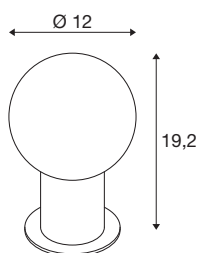

TECHNICAL DATA

Item no.	1007620
Socket	E14
Lamp	C35
Number of sockets	1
Lamps included	No
IP Code	IP 20
Impact resistance class	IK 02
Impact resistance	0.2 Joule
Assembly	Mobile
Primary nominal voltage	220-240V ~50/60Hz
Safety class	II
Wattage	6 W
Minimum ambient temperature	-20 °C
Maximum ambient temperature	40 °C
Color	black
Height	19.2 cm
Diameter	12 cm
Net weight	0.68 kg
Gross weight	0.728 kg
BIG WHITE Page	443