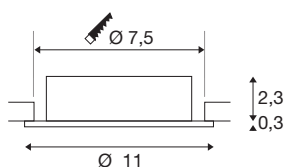

NEW TRIA® 75 XL

recessed ceiling light, round, max. 10W, GU10, white

Discover the new generation of our NEW TRIA® recessed ceiling light with even more modularity for an individual lighting experience. Top sellers such as the NEW TRIA® 75 XL GU10 version are also available as a complete set. A variety of design options are guaranteed thanks to replaceable LED lights and three elegant housing colours (black/white/aluminium). The pivot range allows flexible alignment of the high-quality light. And thanks to the 75mm mounting ring supplied, the downlights can also be installed quickly and simply.

TECHNICAL DATA

Item no.	1007624
Socket	GU10
Lamp	LED GU10 51mm
Number of sockets	1
Lamps included	No
Tilt range	30 °
Rotating or tilting	Tilttable
IP Code	IP20
Impact resistance class	IK 02
Impact resistance	0.2 Joule
Assembly	Recessed
Assembly details	Ceiling
Primary nominal voltage	220-240V ~50/60Hz
Safety class	II
Wattage	10 W
Ambient temperature	25 °C
Maximum ambient temperature	25 °C
Color	white
Height	2.6 cm
Diameter	11 cm
Net weight	0.14 kg
Gross weight	0.15 kg

Shape of cut-out	round
Installation depth	6.5 cm
Installation diameter	7.5 cm
BIG WHITE Page	139

Recommended lamp

1005273	QPAR51 GU10 , LED light, 6W 2200 2700K CRI90 36°
1005079	LED lightbulb QPAR51 , GU10, 3000K, white
1005076	LED lightbulb QPAR51 , GU10, 2700K, white
1005082	LED lightbulb QPAR51 , GU10, 4000K, white