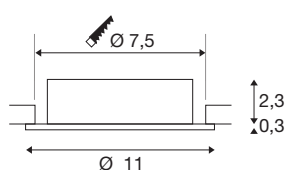

NEW TRIA® 75 XL

recessed ceiling light, round, max. 10W , GU10, black

Discover the new generation of our NEW TRIA® recessed ceiling light with even more modularity for an individual lighting experience. Top sellers such as the NEW TRIA® 75 XL GU10 version are also available as a complete set. A variety of design options are guaranteed thanks to replaceable LED lights and three elegant housing colours (black/white/aluminium). The pivot range allows flexible alignment of the high-quality light. And thanks to the 75mm mounting ring supplied, the downlights can also be installed quickly and simply.

TECHNICAL DATA

Item no.	1007625
Socket	GU10
Lamp	LED GU10 51mm
Number of sockets	1
Lamps included	No
Tilt range	30 °
Rotating or tilting	Tilttable
IP Code	IP20
Impact resistance class	IK 02
Impact resistance	0.2 Joule
Assembly	Recessed
Assembly details	Ceiling
Primary nominal voltage	220-240V ~50/60Hz
Safety class	II
Wattage	10 W
Ambient temperature	25 °C
Maximum ambient temperature	25 °C
Color	black
Height	2.6 cm
Diameter	11 cm
Net weight	0.14 kg
Gross weight	0.15 kg

Shape of cut-out	round
Installation depth	6.5 cm
Installation diameter	7.5 cm
BIG WHITE Page	139

Recommended lamp

1005077	LED lightbulb QPAR51 , GU10, 2700K, black
1005273	QPAR51 GU10 , LED light, 6W 2200 2700K CRI90 36°
1005083	LED lightbulb QPAR51 , GU10, 4000K, black
1005080	LED lightbulb QPAR51 , GU10, 3000K, black