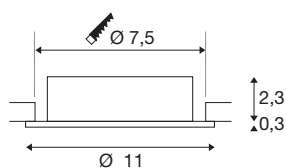

NEW TRIA® 75 XL

recessed ceiling light, round, max. 10W , GU10, aluminium

Discover the new generation of our NEW TRIA® recessed ceiling light with even more modularity for an individual lighting experience. Top sellers such as the NEW TRIA® 75 XL GU10 version are also available as a complete set. A variety of design options are guaranteed thanks to replaceable LED lights and three elegant housing colours (black/white/aluminium). The pivot range allows flexible alignment of the high-quality light. And thanks to the 75mm mounting ring supplied, the downlights can also be installed quickly and simply.

TECHNICAL DATA

Item no.	1007626
Socket	GU10
Lamp	LED GU10 51mm
Number of sockets	1
Lamps included	No
Tilt range	30 °
Rotating or tilting	Tiltable
IP Code	IP20
Impact resistance class	IK 02
Impact resistance	0.2 Joule
Assembly	Recessed
Assembly details	Ceiling
Primary nominal voltage	220-240V ~50/60Hz
Safety class	II
Wattage	10 W
Ambient temperature	25 °C
Maximum ambient temperature	25 °C
Color	aluminium
Height	2.6 cm
Diameter	11 cm
Net weight	0.14 kg
Gross weight	0.15 kg

Shape of cut-out	round
Installation depth	6.5 cm
Installation diameter	7.5 cm
BIG WHITE Page	139

Recommended lamp

1005075	LED lightbulb QPAR51 , GU10, 2700K, grey
1005081	LED lightbulb QPAR51 , GU10, 4000K, grey
1005273	QPAR51 GU10 , LED light, 6W 2200 2700K CRI90 36°
1005078	LED lightbulb QPAR51 , GU10, 3000K, grey