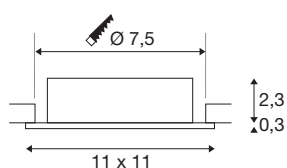

NEW TRIA® 75 XL

recessed ceiling light, square, max. 10W , GU10, white

Discover the new generation of our NEW TRIA® recessed ceiling light with even more modularity for an individual lighting experience. Top sellers such as the NEW TRIA® 75 XL GU10 version are also available as a complete set. A variety of design options are guaranteed thanks to replaceable LED lights and three elegant housing colours (black/white/aluminium). The pivot range allows flexible alignment of the high-quality light. And thanks to the 75mm mounting ring supplied, the downlights can also be installed quickly and simply.

TECHNICAL DATA

Item no.	1007627
Socket	GU10
Lamp	LED GU10 51mm
Number of sockets	1
Lamps included	No
Tilt range	30 °
Rotating or tilting	Tilttable
IP Code	IP20
Impact resistance class	IK 02
Impact resistance	0.2 Joule
Assembly	Recessed
Assembly details	Ceiling
Primary nominal voltage	220-240V ~50/60Hz
Safety class	II
Wattage	10 W
Ambient temperature	25 °C
Maximum ambient temperature	25 °C
Color	white
Length	11 cm
Width	11 cm
Height	2.6 cm
Net weight	0.16 kg

Gross weight	0.171 kg
Shape of cut-out	round
Installation depth	6.5 cm
Installation diameter	7.5 cm
BIG WHITE Page	139

Recommended lamp

1005273	QPAR51 GU10 , LED light, 6W 2200 2700K CRI90 36°
1005079	LED lightbulb QPAR51 , GU10, 3000K, white
1005076	LED lightbulb QPAR51 , GU10, 2700K, white
1005082	LED lightbulb QPAR51 , GU10, 4000K, white