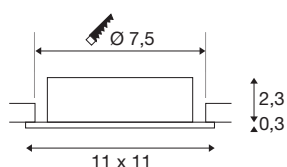

NEW TRIA® 75 XL

recessed ceiling light, square, max. 10W , GU10, aluminium

Discover the new generation of our NEW TRIA® recessed ceiling light with even more modularity for an individual lighting experience. Top sellers such as the NEW TRIA® 75 XL GU10 version are also available as a complete set. A variety of design options are guaranteed thanks to replaceable LED lights and three elegant housing colours (black/white/aluminium). The pivot range allows flexible alignment of the high-quality light. And thanks to the 75mm mounting ring supplied, the downlights can also be installed quickly and simply.

TECHNICAL DATA

Item no.	1007629
Socket	GU10
Lamp	LED GU10 51mm
Number of sockets	1
Lamps included	No
Tilt range	30 °
Rotating or tilting	Tiltable
IP Code	IP20
Impact resistance class	IK 02
Impact resistance	0.2 Joule
Assembly	Recessed
Assembly details	Ceiling
Primary nominal voltage	220-240V ~50/60Hz
Safety class	II
Wattage	10 W
Ambient temperature	25 °C
Maximum ambient temperature	25 °C
Color	aluminium
Length	11 cm
Width	11 cm
Height	2.6 cm
Net weight	0.16 kg

Gross weight	0.171 kg
Shape of cut-out	round
Installation depth	6.5 cm
Installation diameter	7.5 cm
BIG WHITE Page	139

Recommended lamp

1005075	LED lightbulb QPAR51 , GU10, 2700K, grey
1005081	LED lightbulb QPAR51 , GU10, 4000K, grey
1005273	QPAR51 GU10 , LED light, 6W 2200 2700K CRI90 36°
1005078	LED lightbulb QPAR51 , GU10, 3000K, grey