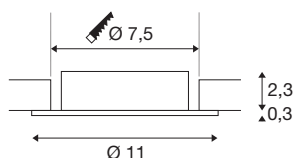

NEW TRIA® 75 XL

ceiling installation ring, D: 11 H: 2.6 cm, IP20, white

Discover the new generation of our NEW TRIA® series and configure an individual lighting experience. A modular element is the mounting ring, which is available as a pivoting and rotating or all-round protected IP 65 version. In the colours black, white, rose gold or brushed aluminium, it blends harmoniously into any room ambience. For easy assembly, the mounting ring, specially designed for a hole diameter of 75mm, is supplied with clip and leaf springs.

TECHNICAL DATA

Item no.	1007630
IP Code	IP20
Assembly	Recessed
Assembly details	Ceiling
Color	white
Height	2.6 cm
Diameter	11 cm
Net weight	0.1 kg
Gross weight	0.107 kg
Shape of cut-out	round
Installation diameter	7.5 cm
BIG WHITE Page	126