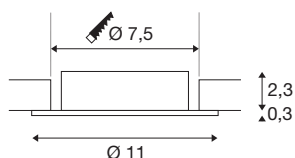

NEW TRIA® 75 XL

ceiling installation ring, D: 11 H: 2.6 cm, IP20, black

Discover the new generation of our NEW TRIA® series and configure an individual lighting experience. A modular element is the mounting ring, which is available as a pivoting and rotating or all-round protected IP 65 version. In the colours black, white, rose gold or brushed aluminium, it blends harmoniously into any room ambience. For easy assembly, the mounting ring, specially designed for a hole diameter of 75mm, is supplied with clip and leaf springs.

TECHNICAL DATA

Item no.	1007631
IP Code	IP20
Assembly	Recessed
Assembly details	Ceiling
Color	black
Height	2.6 cm
Diameter	11 cm
Net weight	0.1 kg
Gross weight	0.107 kg
Shape of cut-out	round
Installation diameter	7.5 cm
BIG WHITE Page	126