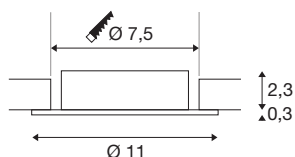

NEW TRIA® 75 XL

ceiling installation ring, D: 11 H: 2.6 cm, IP20, aluminium

Discover the new generation of our NEW TRIA® series and configure an individual lighting experience. A modular element is the mounting ring, which is available as a pivoting and rotating or all-round protected IP 65 version. In the colours black, white, rose gold or brushed aluminium, it blends harmoniously into any room ambience. For easy assembly, the mounting ring, specially designed for a hole diameter of 75mm, is supplied with clip and leaf springs.

TECHNICAL DATA

Item no.	1007632
IP Code	IP20
Assembly	Recessed
Assembly details	Ceiling
Color	aluminium
Height	2.6 cm
Diameter	11 cm
Net weight	0.1 kg
Gross weight	0.107 kg
Shape of cut-out	round
Installation diameter	7.5 cm
BIG WHITE Page	126