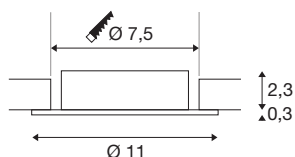

## NEW TRIA® 75 XL

ceiling installation ring, D: 11 H: 2.6 cm, IP20, rose gold

Discover the new generation of our NEW TRIA® series and configure an individual lighting experience. A modular element is the mounting ring, which is available as a pivoting and rotating or all-round protected IP 65 version. In the colours black, white, rose gold or brushed aluminium, it blends harmoniously into any room ambience. For easy assembly, the mounting ring, specially designed for a hole diameter of 75mm, is supplied with clip and leaf springs.

## TECHNICAL DATA

Item no.	1007633
IP Code	IP20
Assembly	Recessed
Assembly details	Ceiling
Color	gold
Height	2.6 cm
Diameter	11 cm
Net weight	0.1 kg
Gross weight	0.107 kg
Shape of cut-out	round
Installation diameter	7.5 cm
BIG WHITE Page	126