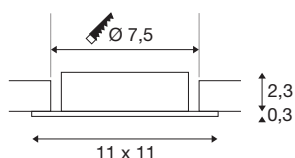

## NEW TRIA® 75 XL

ceiling installation ring, L: 11 W: 11 H: 2.6 cm, white

Discover the new generation of our NEW TRIA® series and configure an individual lighting experience. A modular element is the mounting ring, which is available as a pivoting and rotating or all-round protected IP 65 version. In the colours black, white, rose gold or brushed aluminium, it blends harmoniously into any room ambience. For easy assembly, the mounting ring, specially designed for a hole diameter of 75mm, is supplied with clip and leaf springs.

### TECHNICAL DATA

Item no.	1007634
IP Code	IP20
Assembly	Recessed
Assembly details	Ceiling
Color	white
Length	11 cm
Width	11 cm
Height	2.6 cm
Net weight	0.11 kg
Gross weight	0.118 kg
Shape of cut-out	round
Installation diameter	7.5 cm
BIG WHITE Page	126