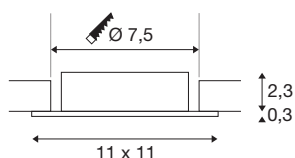

## NEW TRIA® 75 XL

ceiling installation ring, L: 11 W: 11 H: 2.6 cm, black

Discover the new generation of our NEW TRIA® series and configure an individual lighting experience. A modular element is the mounting ring, which is available as a pivoting and rotating or all-round protected IP 65 version. In the colours black, white, rose gold or brushed aluminium, it blends harmoniously into any room ambience. For easy assembly, the mounting ring, specially designed for a hole diameter of 75mm, is supplied with clip and leaf springs.

## TECHNICAL DATA

Item no.	1007635
IP Code	IP20
Assembly	Recessed
Assembly details	Ceiling
Color	black
Length	11 cm
Width	11 cm
Height	2.6 cm
Net weight	0.11 kg
Gross weight	0.118 kg
Shape of cut-out	round
Installation diameter	7.5 cm
BIG WHITE Page	126