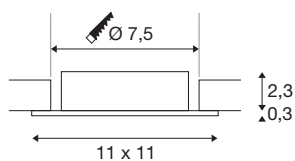

NEW TRIA® 75 XL

ceiling installation ring, L: 11 W: 11 H: 2.6 cm, aluminium

Discover the new generation of our NEW TRIA® series and configure an individual lighting experience. A modular element is the mounting ring, which is available as a pivoting and rotating or all-round protected IP 65 version. In the colours black, white, rose gold or brushed aluminium, it blends harmoniously into any room ambience. For easy assembly, the mounting ring, specially designed for a hole diameter of 75mm, is supplied with clip and leaf springs.

TECHNICAL DATA

Item no.	1007636
IP Code	IP20
Assembly	Recessed
Assembly details	Ceiling
Color	aluminium
Length	11 cm
Width	11 cm
Height	2.6 cm
Net weight	0.11 kg
Gross weight	0.118 kg
Shape of cut-out	round
Installation diameter	7.5 cm
BIG WHITE Page	126