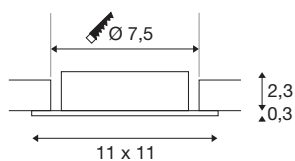

## NEW TRIA® 75 XL

ceiling installation ring, L: 11 W: 11 H: 2.6 cm, rose gold

Discover the new generation of our NEW TRIA® series and configure an individual lighting experience. A modular element is the mounting ring, which is available as a pivoting and rotating or all-round protected IP 65 version. In the colours black, white, rose gold or brushed aluminium, it blends harmoniously into any room ambience. For easy assembly, the mounting ring, specially designed for a hole diameter of 75mm, is supplied with clip and leaf springs.

## TECHNICAL DATA

|                       |          |
|-----------------------|----------|
| Item no.              | 1007637  |
| IP Code               | IP20     |
| Assembly              | Recessed |
| Assembly details      | Ceiling  |
| Color                 | gold     |
| Length                | 11 cm    |
| Width                 | 11 cm    |
| Height                | 2.6 cm   |
| Net weight            | 0.11 kg  |
| Gross weight          | 0.118 kg |
| Shape of cut-out      | round    |
| Installation diameter | 7.5 cm   |
| BIG WHITE Page        | 126      |