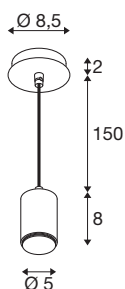

TECHNICAL DATA

Item no.	1007658
Socket	E27
Lamp	LED E27
Number of sockets	1
Lamps included	No
IP Code	IP20
Assembly	Surface
Assembly details	Ceiling
Primary nominal voltage	220-240V ~50/60Hz
Safety class	I
Wattage	10 W
Ambient temperature	40 °C
Color	black
Height	8 cm
Diameter	5 cm
Pendant length	150 cm
Net weight	0.384 kg
Gross weight	0.411 kg
BIG WHITE Page	183

Recommended lamp

1005305	A60 E27 Mirrorhead , chrome LED light, 7.5W 2700K CRI90 180°
1005265	ST64 E27 , gold LED light, 7.5W 2500K CRI90 320°
1005303	A60 E27 , transparent LED light, 7.5W 2700K CRI90 320°
1005268	ST58 E27 , transparent LED light, 7.5W 2700K CRI90 320°