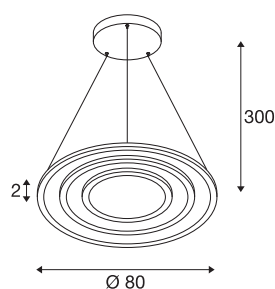

## TECHNICAL DATA

Item no.	1007701
IP Code	IP 20
Assembly	Surface
Assembly details	Ceiling
Dimmable	Yes
Dimming technology	DALI 2,Touch
Primary nominal voltage	220-240V ~50/60Hz
Secondary power / voltage	1700 mA
Safety class	I
Wattage	58 W
Minimum ambient temperature	-25 °C
Maximum ambient temperature	45 °C
Number of luminaires at LS B16A	10
Number of luminaires at LS C16A	16
Lumen	3500/3700 lm
Colour temperature	2700/3000 Kelvin
Color	black
CRI	90
LXXBXX data	L80B10
Service life	50000 h
Risk Group	1
Height	2 cm

<b>Diameter</b>	80 cm
<b>Pendant length</b>	300 cm
<b>Net weight</b>	8.4 kg
<b>Gross weight</b>	8.988 kg