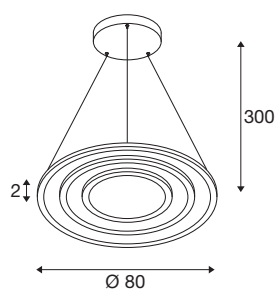

TECHNICAL DATA

Item no.	1007702
IP Code	IP 20
Assembly	Surface
Assembly details	Ceiling
Dimmable	Yes
Dimming technology	DALI 2,Touch
Primary nominal voltage	220-240V ~50/60Hz
Secondary power / voltage	1700 mA
Safety class	I
Wattage	58 W
Minimum ambient temperature	-25 °C
Maximum ambient temperature	45 °C
Number of luminaires at LS B16A	10
Number of luminaires at LS C16A	16
Lumen	3500/3700 lm
Colour temperature	2700/3000 Kelvin
Color	white
CRI	90
LXXBXX data	L80B10
Service life	50000 h
Risk Group	1
Height	2 cm

Diameter	80 cm
Pendant length	300 cm
Net weight	8.4 kg
Gross weight	8.988 kg