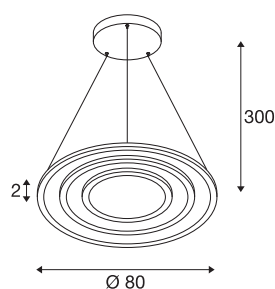

TECHNICAL DATA

Item no.	1007703
IP Code	IP 20
Assembly	Surface
Assembly details	Ceiling
Dimmable	Yes
Dimming technology	DALI 2,Touch
Primary nominal voltage	220-240V ~50/60Hz
Secondary power / voltage	1700 mA
Safety class	I
Wattage	58 W
Minimum ambient temperature	-25 °C
Maximum ambient temperature	45 °C
Number of luminaires at LS B16A	10
Number of luminaires at LS C16A	16
Lumen	3500/3700 lm
Colour temperature	2700/3000 Kelvin
Color	brass
CRI	90
LXXBXX data	L80B10
Service life	50000 h
Risk Group	1
Height	2 cm

Diameter	80 cm
Pendant length	300 cm
Net weight	8.4 kg
Gross weight	8.988 kg