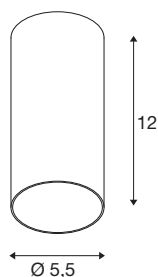

KAMI

ceiling-mounted light, round, 1x max. 10W, GU10, matt white/gold

Discover our classic and timeless solution for homogeneous ambient lighting: KAMI is the name of the new cylindrical surface-mounted ceiling light that can be wonderfully combined with the other lights in the SLV light family. The inner rings, which are available in different colours, are a decorative highlight and further increase the design freedom.

TECHNICAL DATA

Item no.	1007710
Socket	GU10
Lamp	LED GU10 51mm
Number of sockets	1
Lamps included	No
IP Code	IP20
Impact resistance class	IK 02
Impact resistance	0.2 Joule
Assembly	Surface
Assembly details	Ceiling
Primary nominal voltage	220-240V ~50/60Hz
Safety class	II
Wattage	10 W
Minimum ambient temperature	-20 °C
Maximum ambient temperature	45 °C
Color	matt white
Height	12 cm
Diameter	5.5 cm
Net weight	0.26 kg
Gross weight	0.27 kg